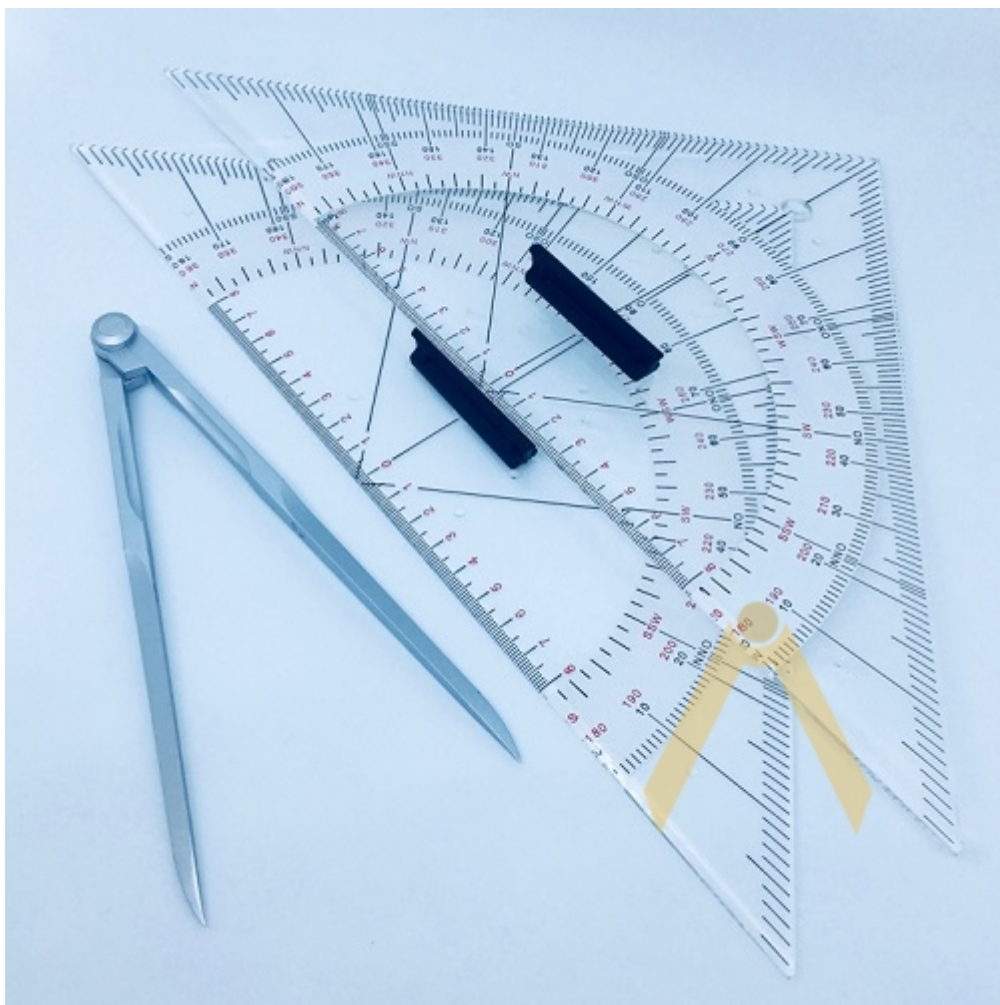

# Navigation kit II

## Navigation kit II

The navigation set includes two PN64 triangles and a straight conveyor

Triangle made of transparent plastic 2.5 mm thick

Angle scale from  $0^\circ$  to  $360^\circ$ , on white background, two-color digits

Anti-rectangular length 32.5 cm

Length of rectangles 23 cm

Navigation conveyor simple

Length 180 mm