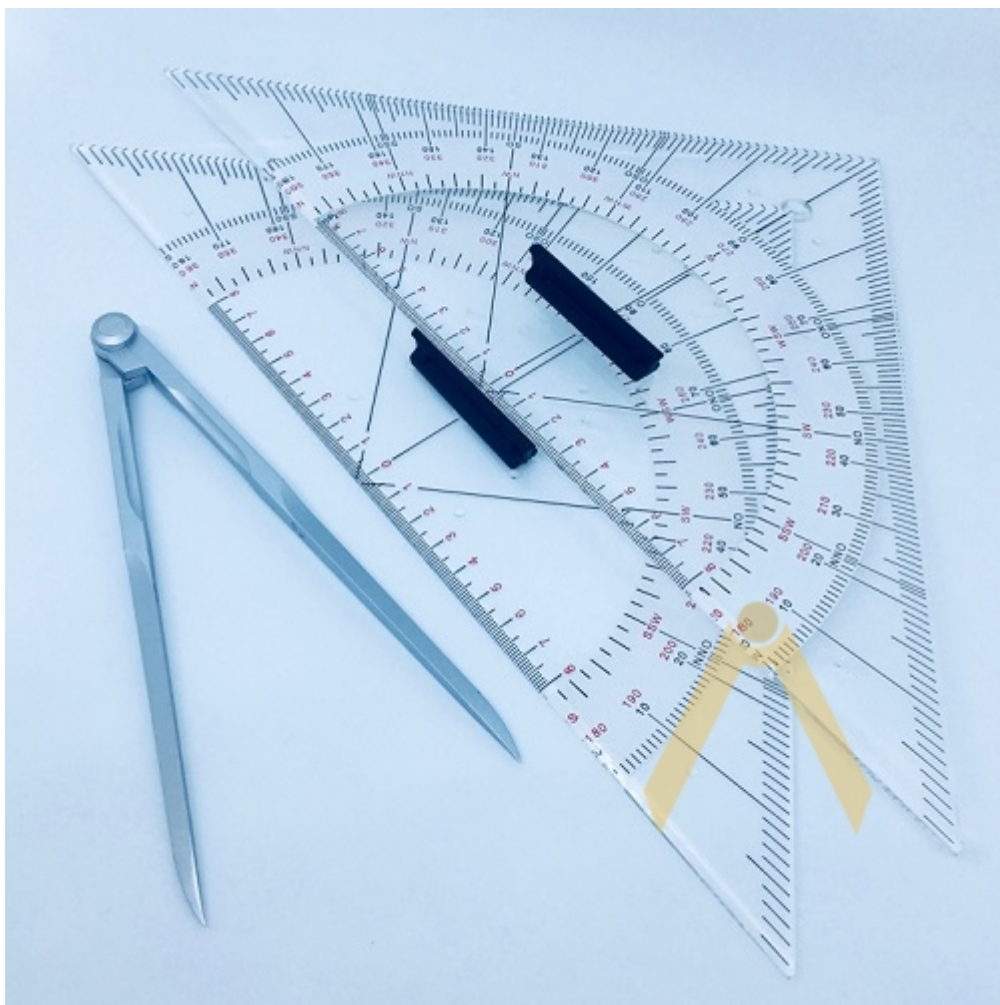

Navigation kit II

Navigation kit II

The navigation set includes two PN64 triangles and a straight conveyor

Triangle made of transparent plastic 2.5 mm thick

Angle scale from 0° to 360° , on white background, two-color digits

Anti-rectangular length 32.5 cm

Length of rectangles 23 cm

Navigation conveyor simple

Length 180 mm