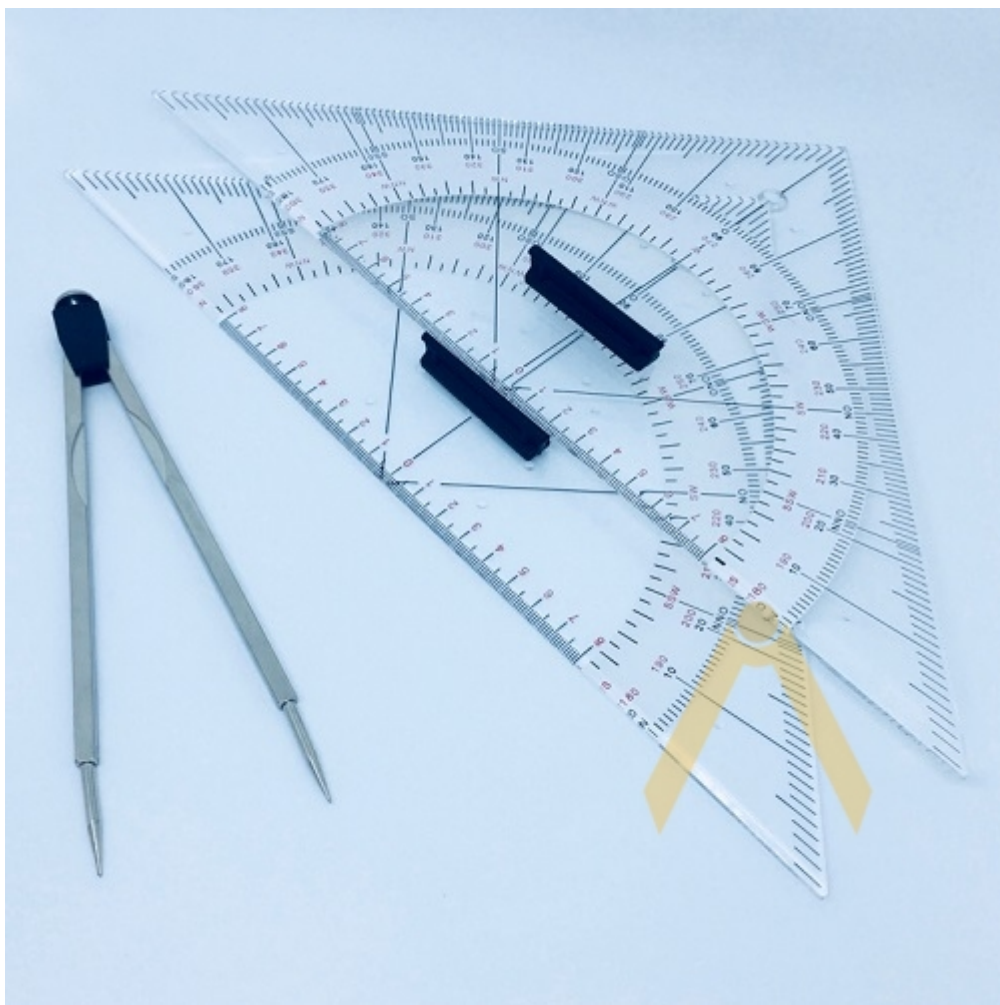

Navigation kit I

Navigation kit I

Navigator set includes two PN64 triangles and a sharp conveyor

Triangle made of transparent plastic 2.5 mm thick

Angle scale from 0° to 360° , on white background, two-color digits

Anti-rectangular length 32.5 cm

Length of rectangulars 23 cm

Sharp navigation conveyor

Length 185 mm