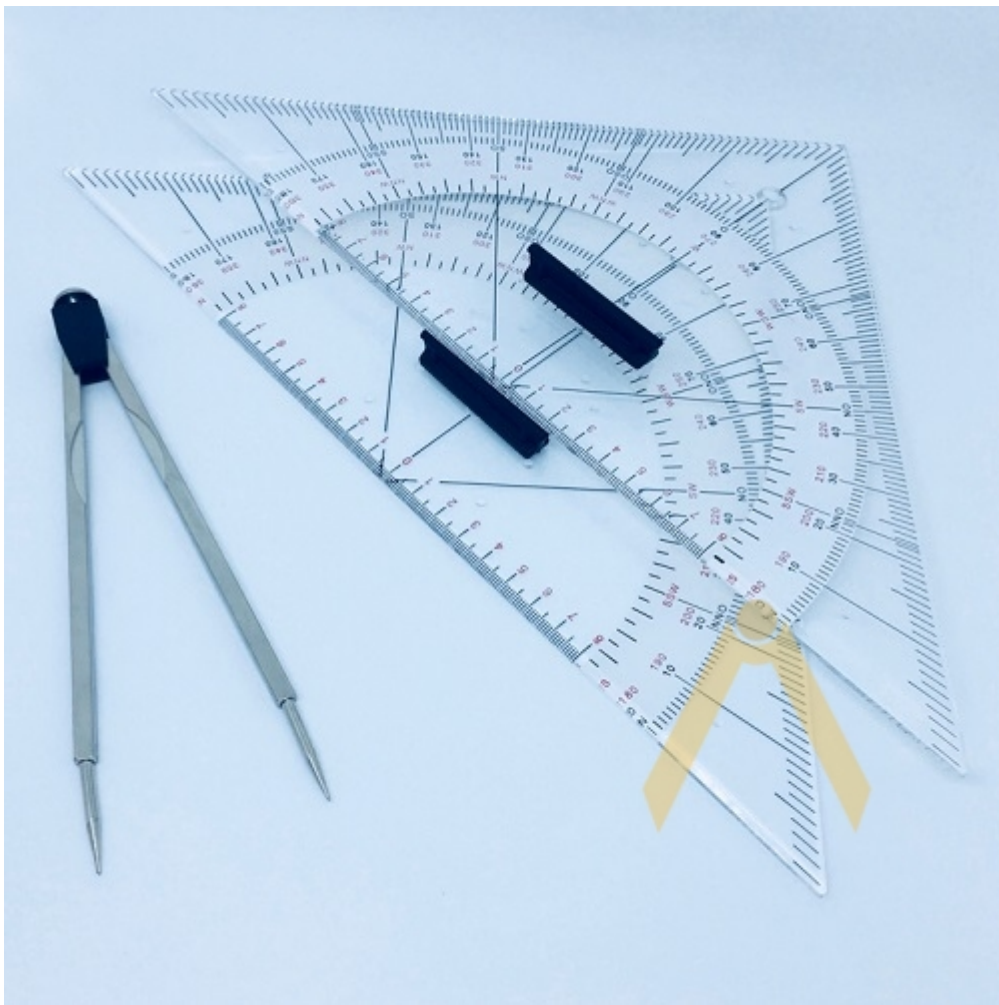

## Navigation kit I

Navigator set includes two PN64 triangles and a sharp conveyor

Triangle made of transparent plastic 2.5 mm thick

Angle scale from  $0^\circ$  to  $360^\circ$ , on white background, two-color digits

Anti-rectangular length 32.5 cm

Length of rectangulars 23 cm

Sharp navigation conveyor

Length 185 mm