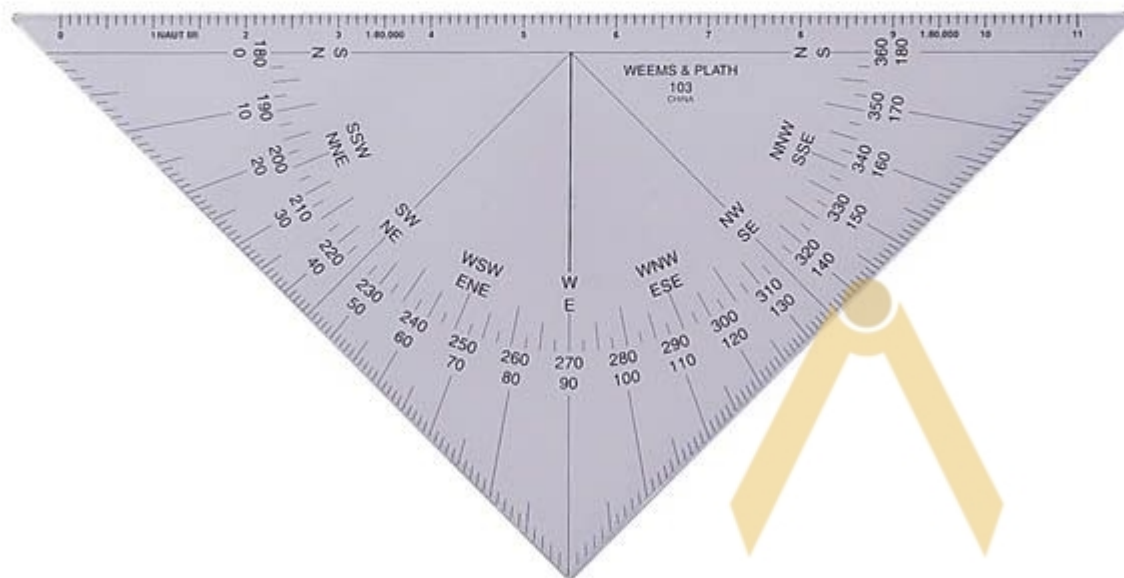

Navigation triangle without handle Weems & Plath

A navigation triangle without a handle. Each triangle has an embossed graduation in contrasting colours (red and black).

Weight: 86 g

Dimensions: shorter side 7-3/4 " (196 mm), longer side 11" (279.4 mm), 0.08" thick (2 mm)