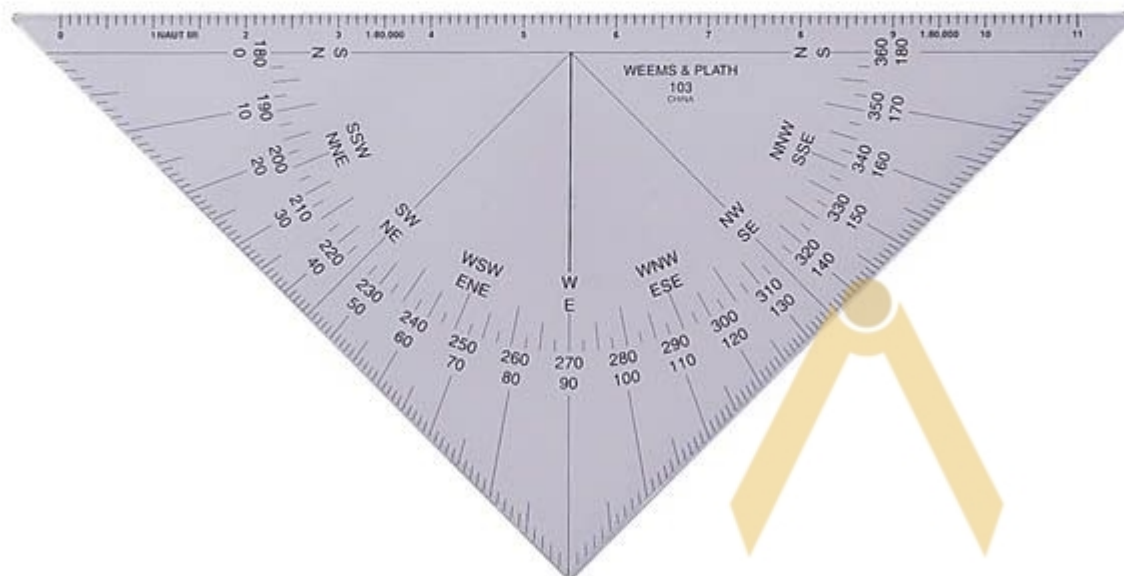

# Navigation triangle without handle Weems & Plath

A navigation triangle without a handle. Each triangle has an embossed graduation in contrasting colours (red and black).

Weight: 86 g

Dimensions: shorter side 7-3/4 " (196 mm), longer side 11" (279.4 mm), 0.08" thick (2 mm)