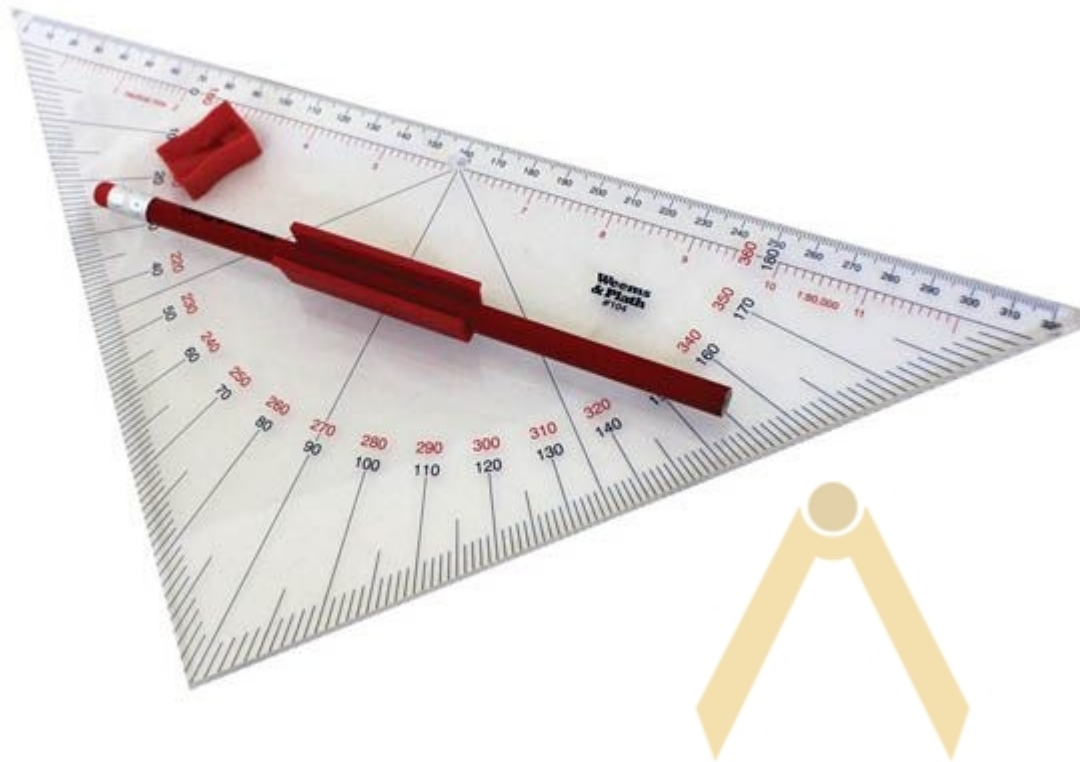

# Navigation triangle 320mm with handle Weems & Plath

A professional navigation triangle with a handle. Each triangle has an embossed graduation in contrasting colours (red and black), as well as a handle that also serves as a pencil clip, making it comfortable and easy to use.

Dimensions: short side 235 mm, 5 mm thick