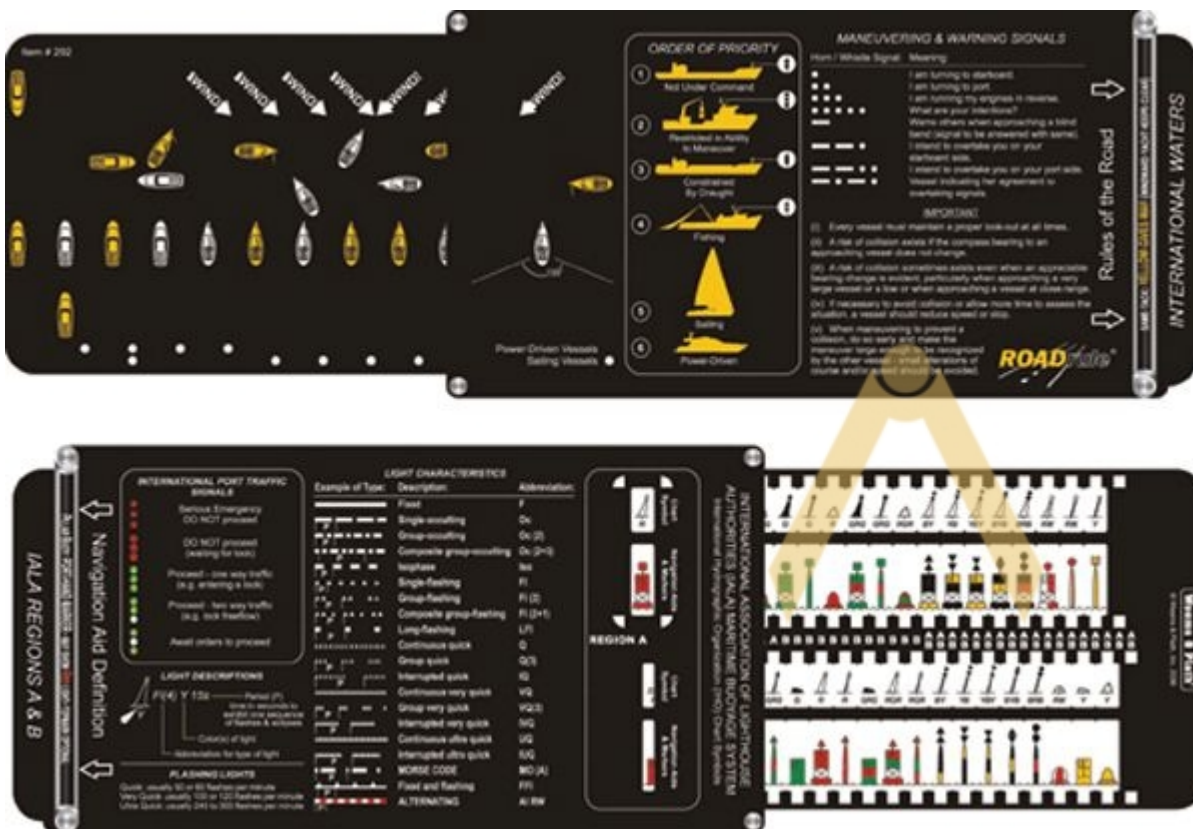

# Road Rule – IALA Weems & Plath

## Road Rule – IALA Weems & Plath

ROADRULE IALA, covering all kinds of fixed and floating characters. It is an easy-to-use tool for navigation, showing the actual view of the fairway markings at sea with the corresponding symbols used on the maps.

20 different characteristics of the types of lights

Display of manoeuvring and warning signals

Displays 12 traffic rules

Magnifying lens for clear definition readability

Made of durable double-sided black PVC.

Storage in vinyl sleeve

Weight: 0.4 pounds (182 g)

Dimensions: 16" x 5-1/4" (407 x 133 mm)