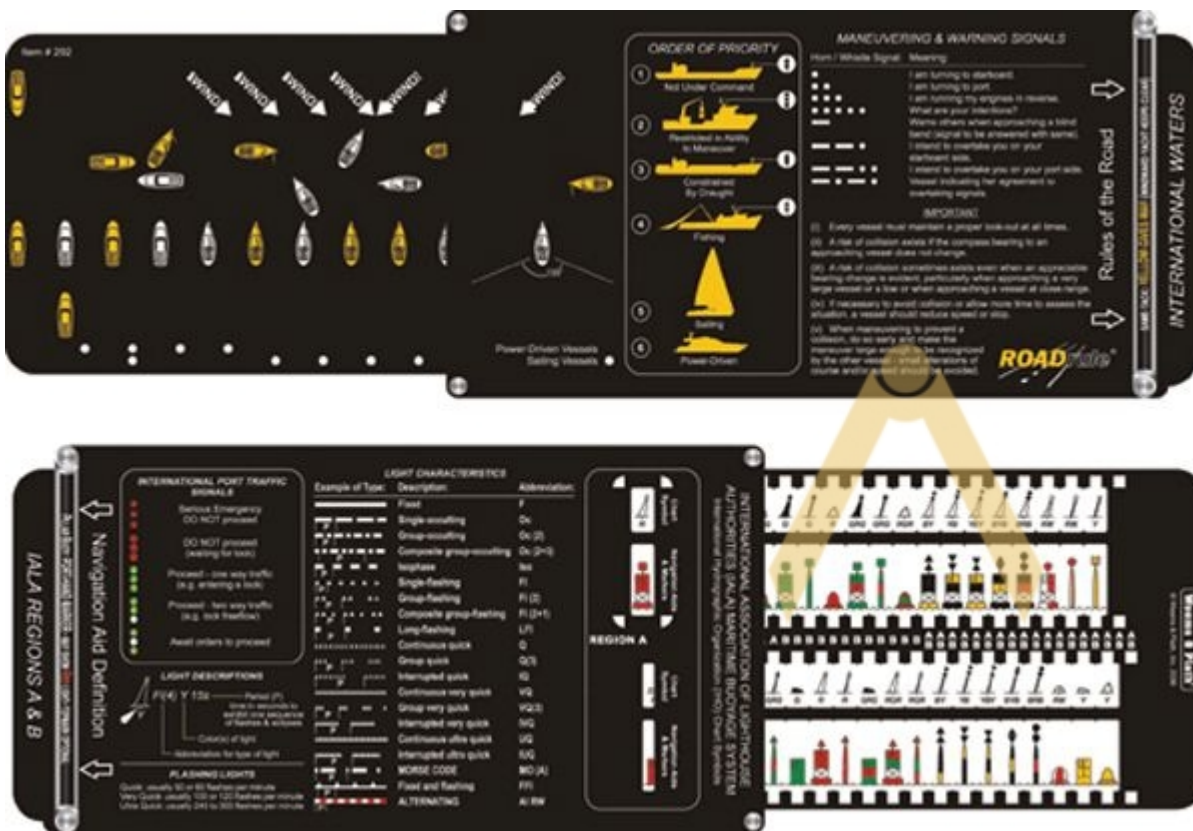

Road Rule – IALA Weems & Plath

Road Rule – IALA Weems & Plath

ROADRULE IALA, covering all kinds of fixed and floating characters. It is an easy-to-use tool for navigation, showing the actual view of the fairway markings at sea with the corresponding symbols used on the maps.

20 different characteristics of the types of lights

Display of manoeuvring and warning signals

Displays 12 traffic rules

Magnifying lens for clear definition readability

Made of durable double-sided black PVC.

Storage in vinyl sleeve

Weight: 0.4 pounds (182 g)

Dimensions: 16" x 5-1/4" (407 x 133 mm)