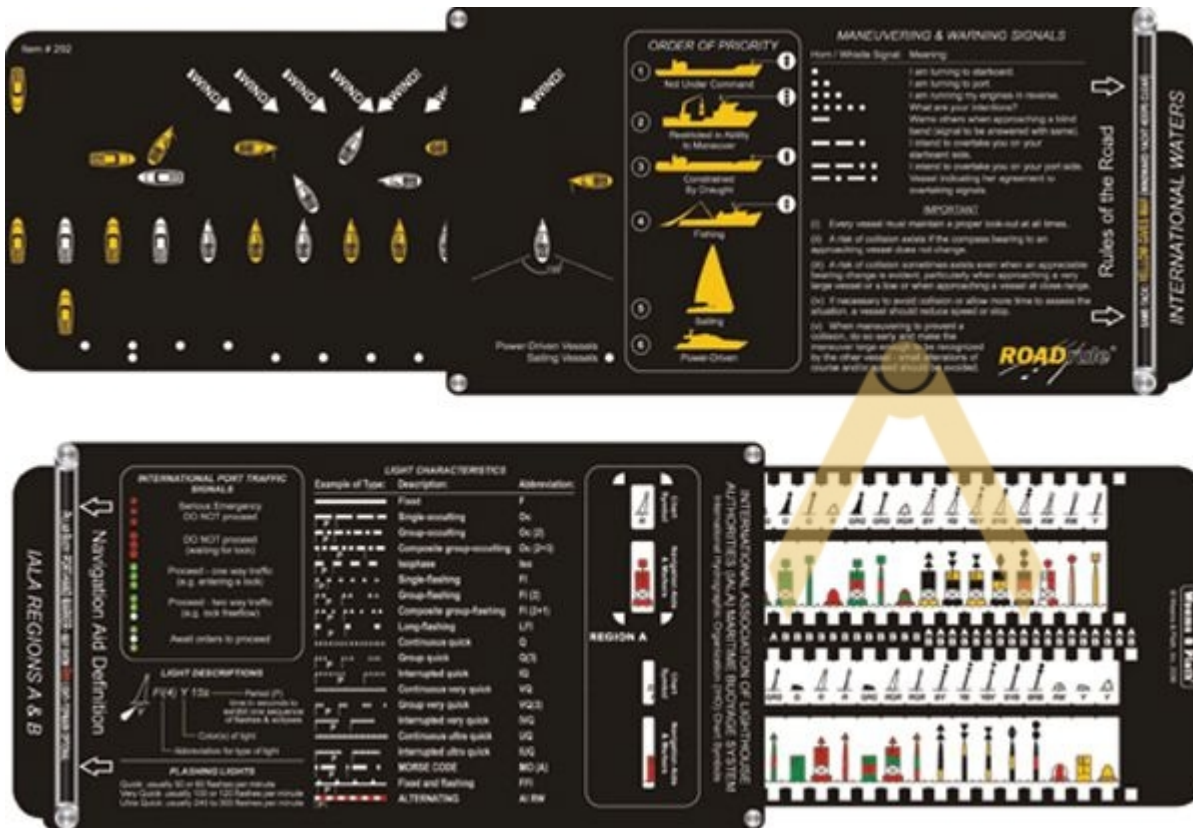

Road Rule – IALA Weems & Plath

Road Rule – IALA Weems & Plath

ROADRULE IALA, covering all kinds of fixed and floating characters. It is an easy-to-use tool for navigation, showing the actual view of the fairway markings at sea with the corresponding symbols used on the maps.

20 different characteristics of the types of lights

Display of manoeuvring and warning signals

Displays 12 traffic rules

Magnifying lens for clear definition readability

Made of durable double-sided black PVC.

Storage in vinyl sleeve

Weight: 0.4 pounds (182 g)

Dimensions: 16" x 5-1/4" (407 x 133 mm)