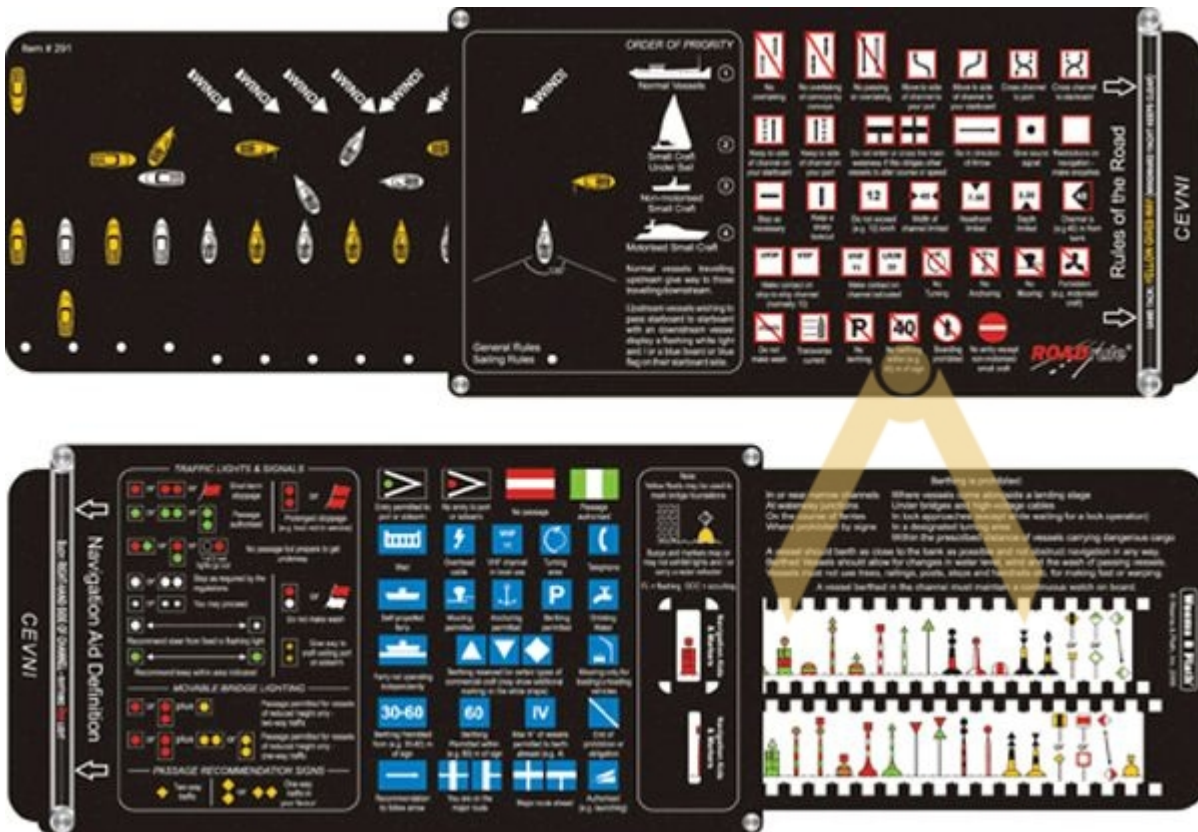

Road Rule – CEVNI Weems & Plath

Road Rule – CEVNI Weems & Plath

ROADRULE CEVNI is a fast tool that identifies navigation aids and markers according to the European Inland Navigation Code.

It shows 38 navigation aids definitions.

It displays 12 traffic rules

A magnifying glass for clear definition readability.

Durable double-sided construction made of black PVC Plastic storage sleeve

Weight: 0.4 pounds (182 g)

Dimensions: 16" x 5-1/4" (407 x 133 mm)