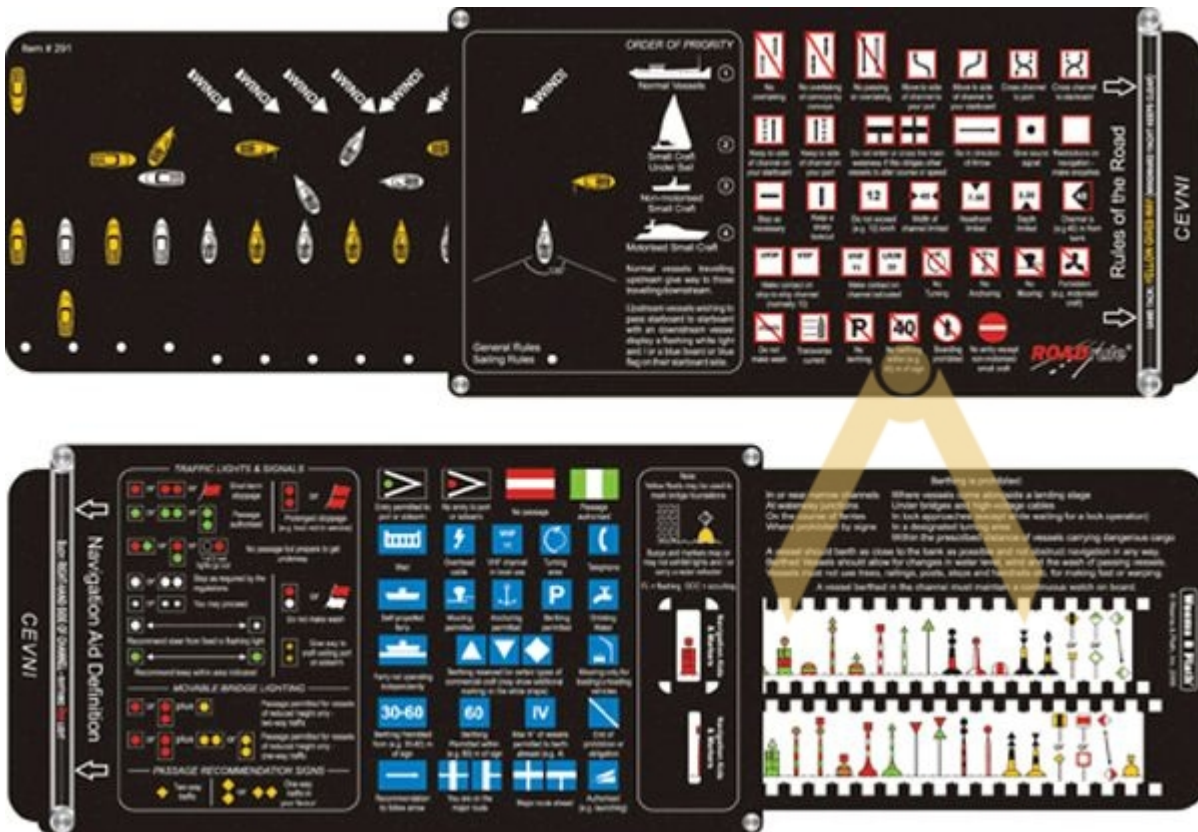

# Road Rule – CEVNI Weems & Plath

## Road Rule – CEVNI Weems & Plath

ROADRULE CEVNI is a fast tool that identifies navigation aids and markers according to the European Inland Navigation Code.

It shows 38 navigation aids definitions.

It displays 12 traffic rules

A magnifying glass for clear definition readability.

Durable double-sided construction made of black PVC Plastic storage sleeve

Weight: 0.4 pounds (182 g)

Dimensions: 16" x 5-1/4" (407 x 133 mm)