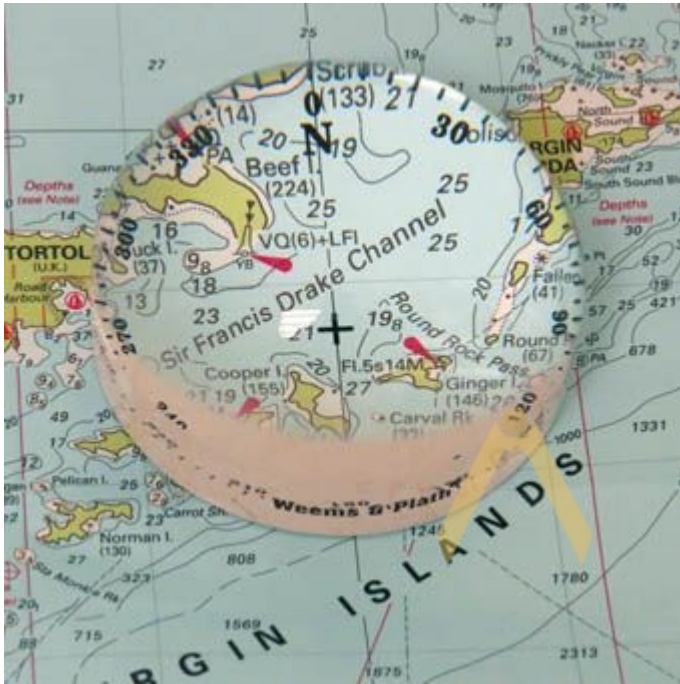

Chart weight – magnifying glass (4x) Weems & Plath

Crystal Magnifier (4x) with Compass Rose – Weems & Plath

Weems & Plath, a manufacturer of excellent nautical instruments, has created crystal glass of high optical quality with an embossed compass rose, making it an excellent instrument for navigation on a sea map. With crystal clarity and 4x magnification, this magnifier enlarges a small printout for any task and is a welcome addition to your desk or navigation table. The scratch-resistant magnifier is more durable than acrylic models and is packed in attractive packaging.