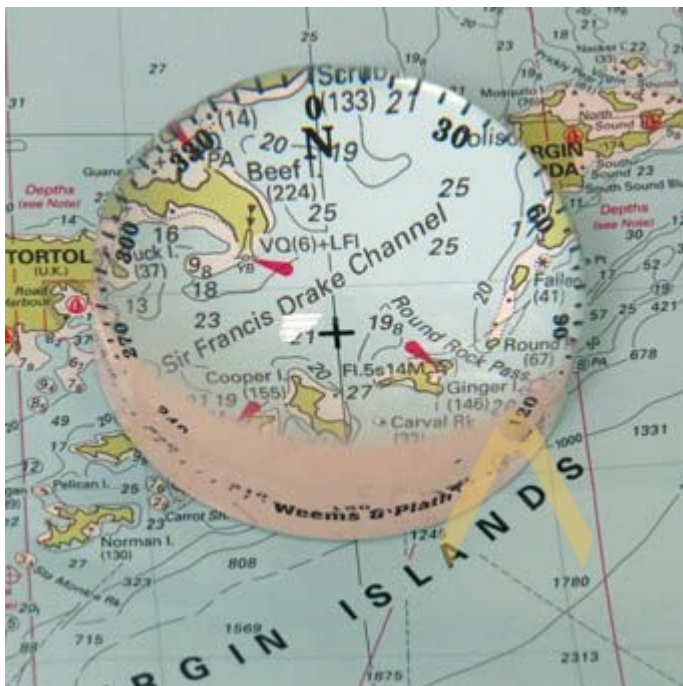

Chart weight – magnifying glass (4x) Weems & Plath

Crystal Magnifier (4x) with Compass Rose – Weems & Plath

Weems & Plath, a manufacturer of excellent nautical instruments, has created crystal glass of high optical quality with an embossed compass rose, making it an excellent instrument for navigation on a sea map. With crystal clarity and 4x magnification, this magnifier enlarges a small printout for any task and is a welcome addition to your desk or navigation table. The scratch-resistant magnifier is more durable than acrylic models and is packed in attractive packaging.