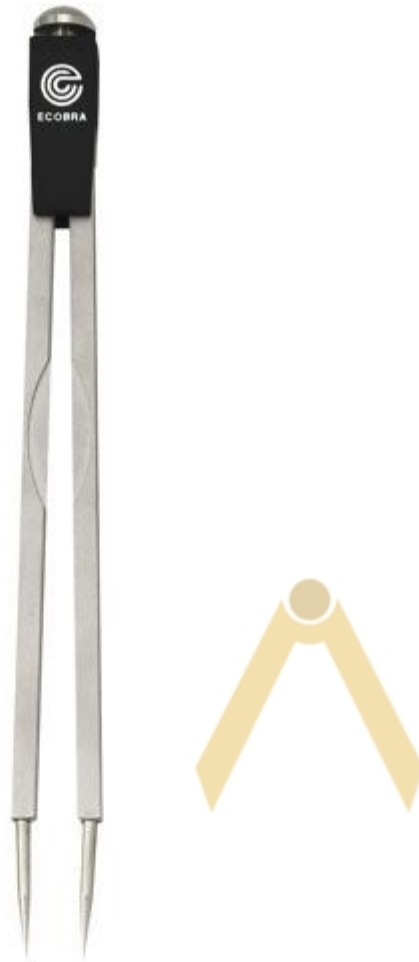

# Sharp navigation conveyor Ecobra

Sharp navigation conveyor

- dull nickel-plated
- ergonomic cavities and long steel tips
- length 190 mm
- working range up to 300 mm
- in a soft plastic wallet