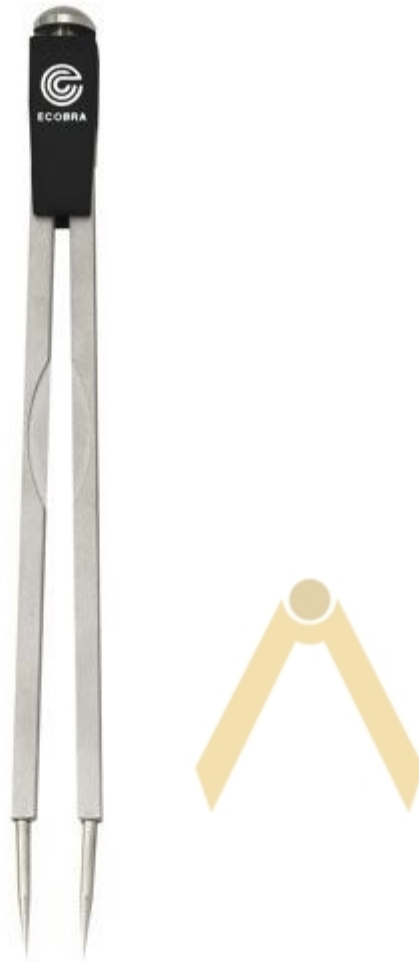

Sharp navigation conveyor Ecobra

Sharp navigation conveyor

- dull nickel-plated
- ergonomic cavities and long steel tips
- length 190 mm
- working range up to 300 mm
- in a soft plastic wallet