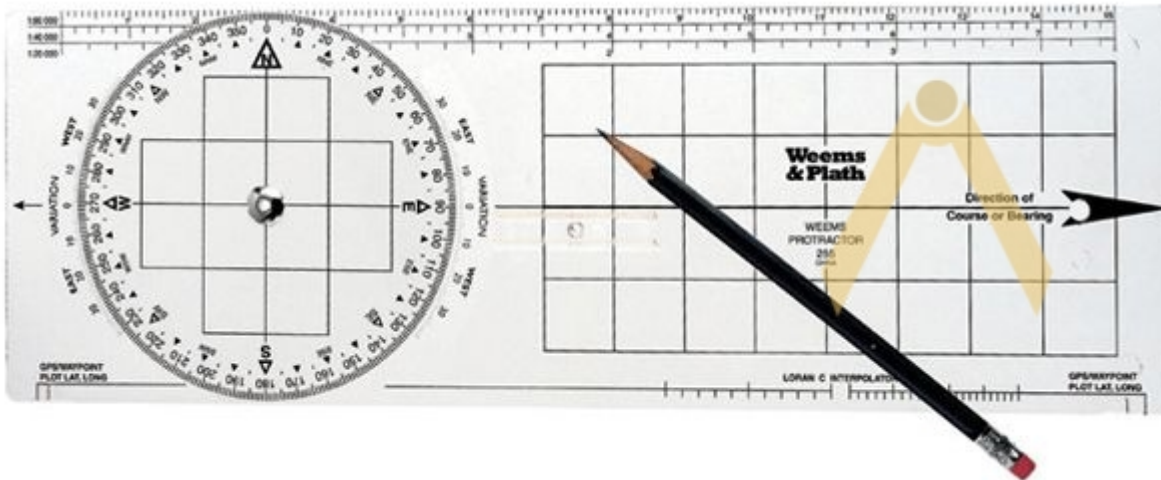

## Protractor Weems & Plath

An updated version of the Breton plotter or Portland plotter, the Weems protractor has a moving compass rose that can be used for plotting a course or a bearing, measuring the distance between two points, plotting a position on the map or determining the position coordinates.

Pencil and sharpener are included.

Weight: 181 g

Dimensions: 15 "x 5" (381 x 127 mm)