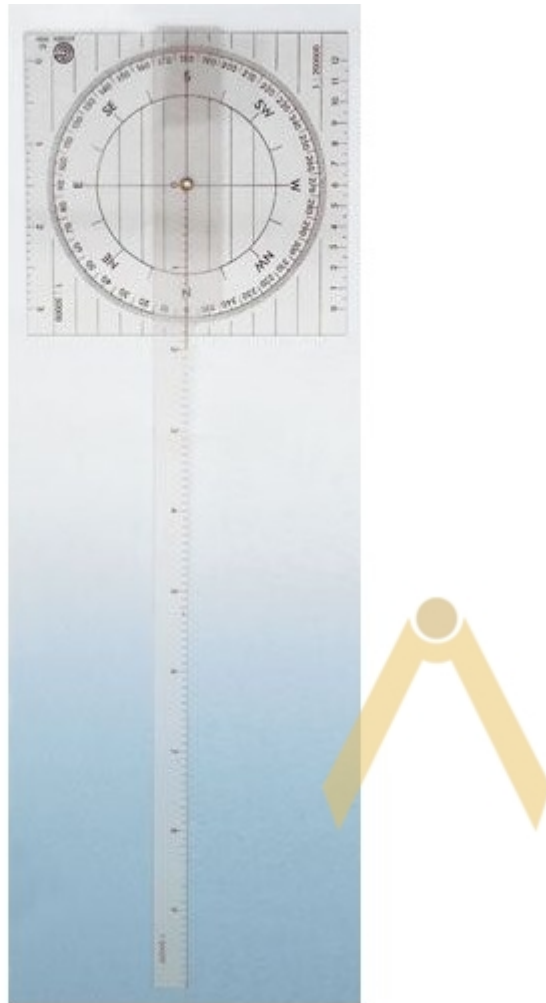

Protraktor Ecobra

Navigation ruler

- 1.6 mm acrylic glass
- 360 ° - 1 °