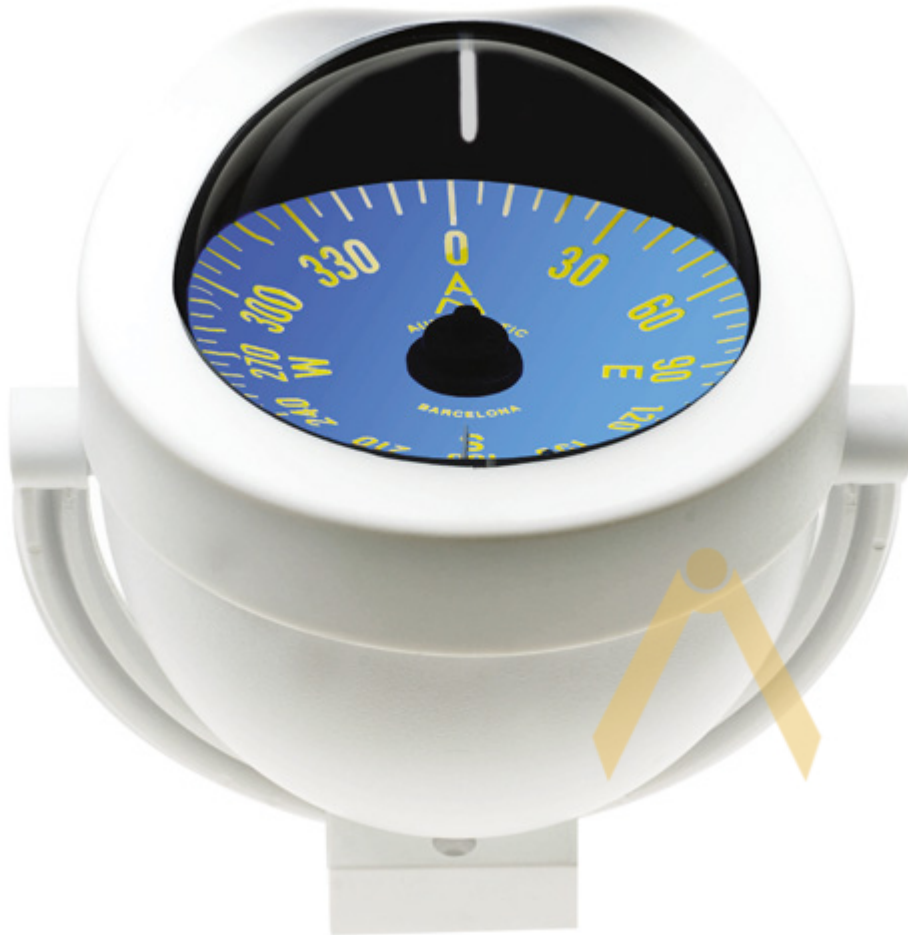

# Bracket mount compass SOLAS C12-004 AUTONAUTIC

A modern and stylish looking power or sail boat bracket mounted compass.

Boat type: Power/ Sail/ Rescue boat

Card size: 85 mm

Card style: Flat

Card scale: Every 5.0 degrees

Lighting: 12-24 V

Protective cover: N/A

Warranty: 5 years