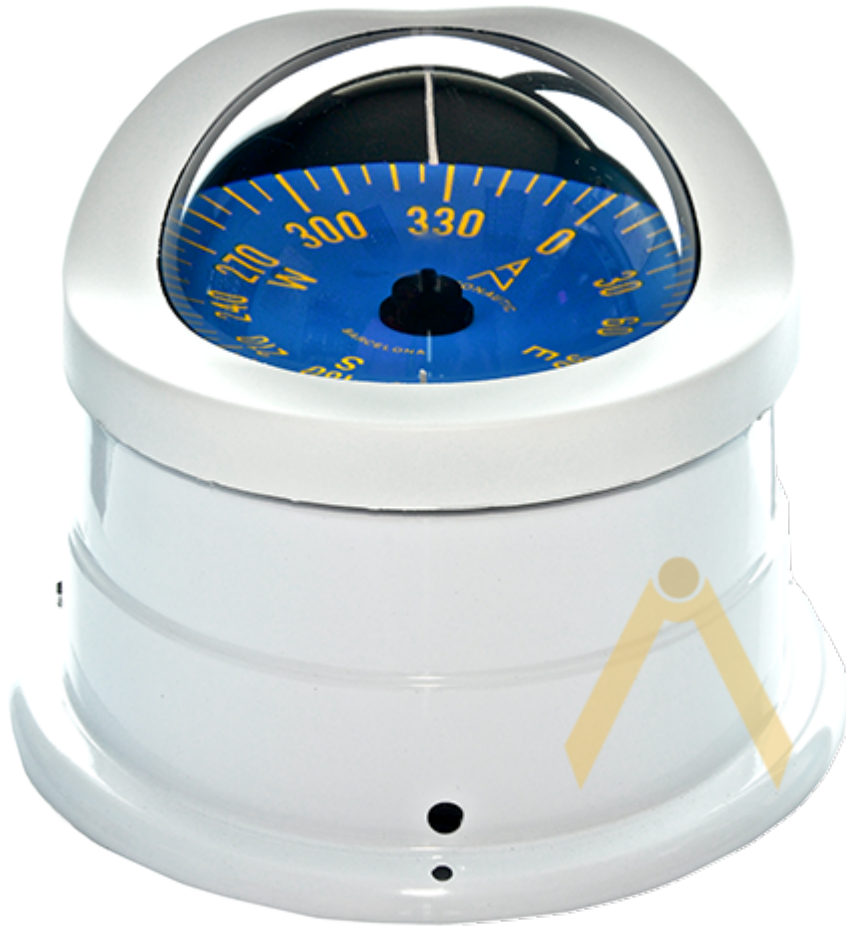

Deck Mount Compass SOLAS C15-0051 AUTONAUTIC

A modern and stylish looking power or sailboat binnacle compass.

Boat type: Power/Sail

Card size: 100 mm

Card style: Flat

Card scale: Every 5.0 degrees

Lighting: 12-24 V