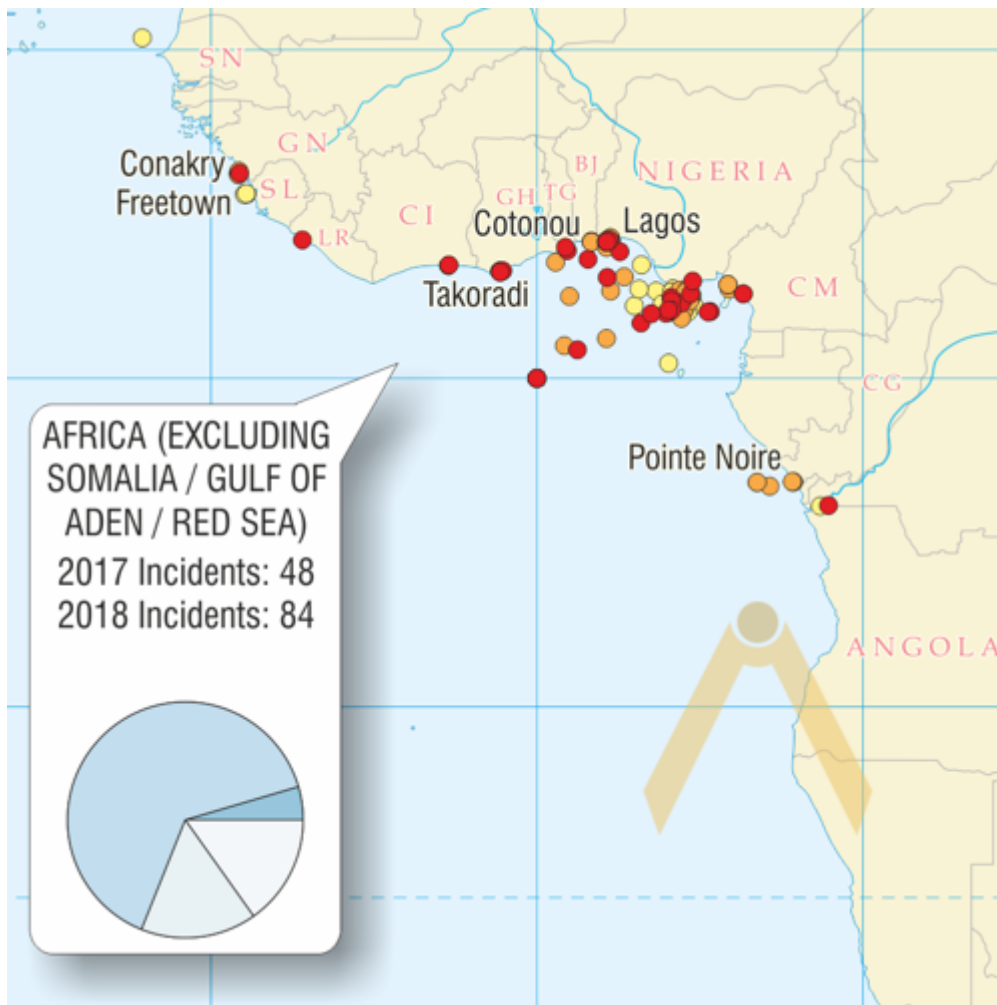

Maritime Piracy Incidents Map

An analysis of all the maritime piracy and armed robbery incidents reported to the IMB Piracy Reporting Centre from 2017 to June 2019.

Schematics are included showing:

- the locations of maritime piracy and armed robbery attacks
- regional statistics including pie charts
- the number of piracy incidents per region
- a breakdown of actual and attempted maritime piracy and armed robbery attacks
- levels of violence against crew and passengers involved in piracy incidents
- the location of the Internationally Recommended Transit Corridor (IRTC)